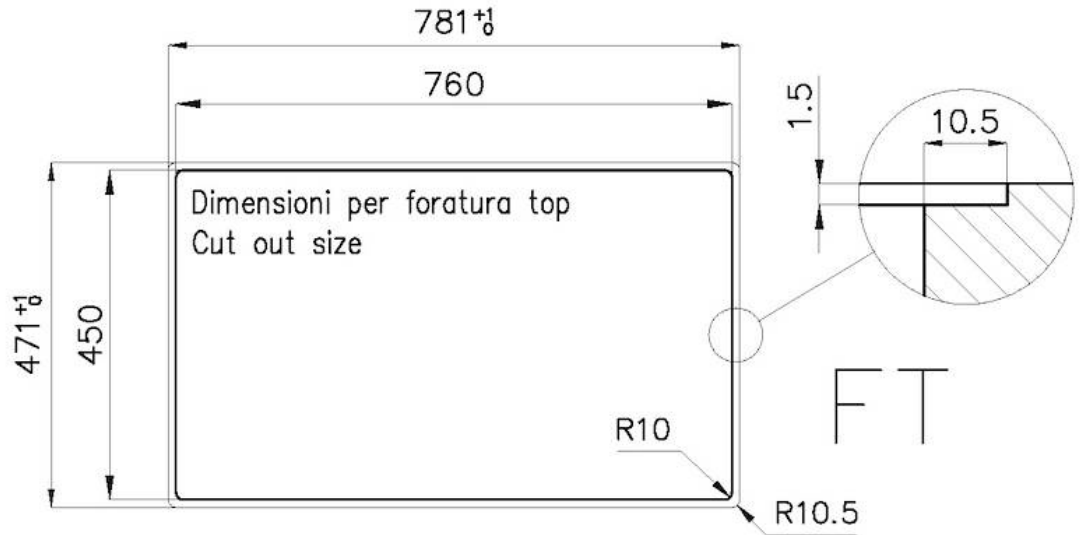

Base 80 cm

Dimensions 780 x 470 mm

Standard fittings Fixing hooks, gasket, drain, overflow and siphon, boxed packing

Mixer holes No standard holes

Built-in hole View technical data sheet

Drainer No

Width 78 cm

LEVEL 2:

8100 615

1257/05-

8100 615 + 8100 614
POSIZIONATE A FILO VASCA / EDGE POSITIONING

8100 615
POSIZIONATA SUL FONDO / BOTTOM POSITIONING

1257/05-

intaglio per il troppo-pieno
solo con top > 10 mm
recess for housing the over-flow
only for top > 10 mm