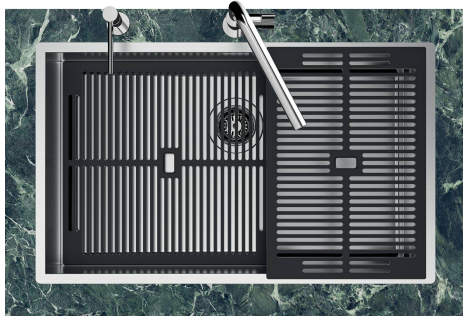

GALLERY

EQUIPMENT

Black grid
8100 614