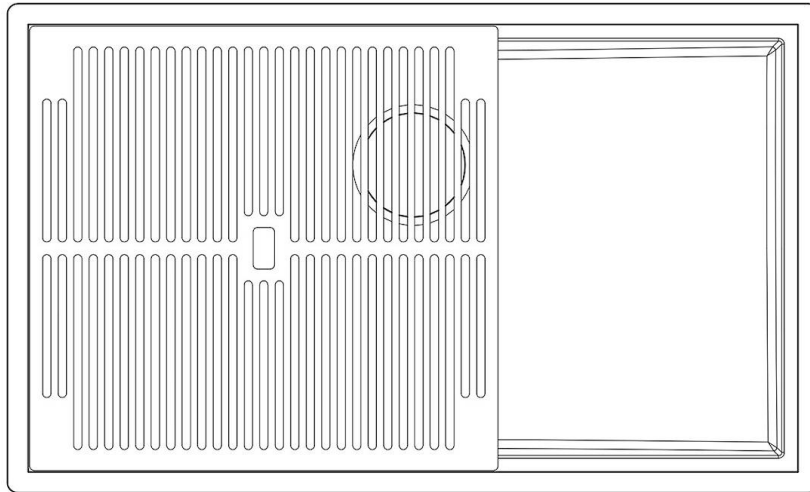

MOULDED BOTTOM The moulded bottom guarantees perfect water flow and facilitates cleaning operations thanks to the perimeter step with sloping walls.

Perimetral overflow The overflow is always a security on the Foster sinks that prevents the overflow of water in case of oversights. The perimeter drain solution improves aesthetics thanks to its square and essential shape.

LEVEL 2:

8100 615

1257/05-

8100 615 + 8100 614
POSIZIONATE A FILO VASCA / EDGE POSITIONING

8100 615
POSIZIONATA SUL FONDO / BOTTOM POSITIONING

1257/05-

intaglio per il troppo-pieno
solo con top > 10 mm
recess for housing the over-flow
only for top > 10 mm