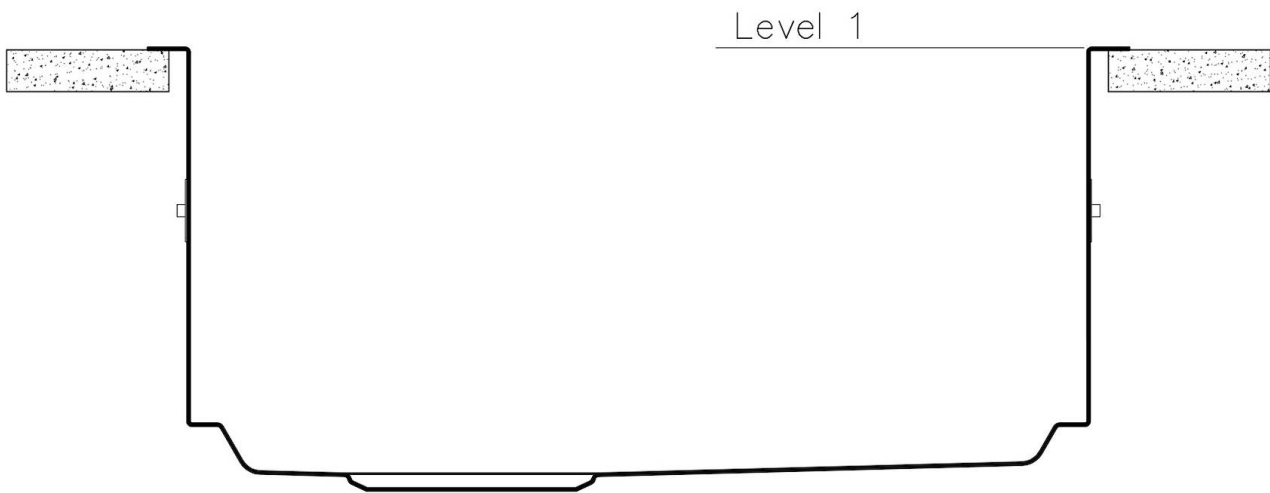

QUADRA EVO **Optional accessories / Accessori opzionali** **FILOTOP / FLUSHMOUNT**

LEVEL 1:

8100 615

8100 614

8100 037