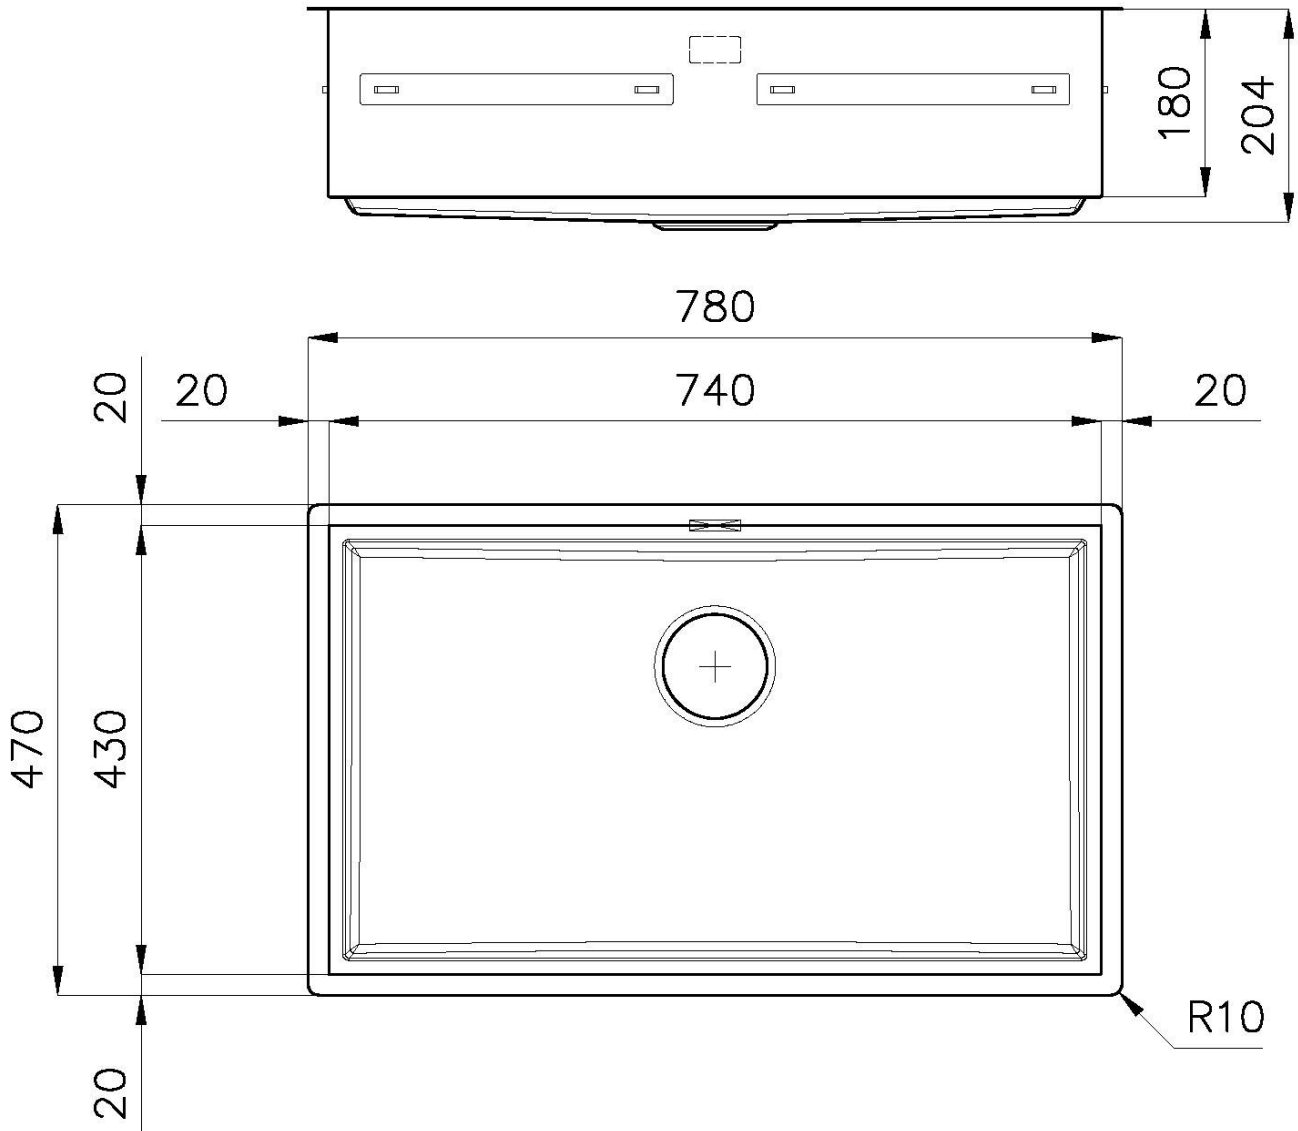

TECHNICAL DATA

1257/05-