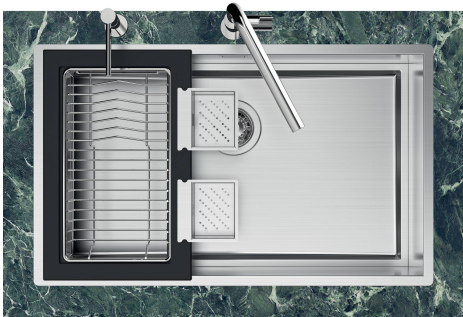

GALLERY

EQUIPMENT

Black grid
8100 614