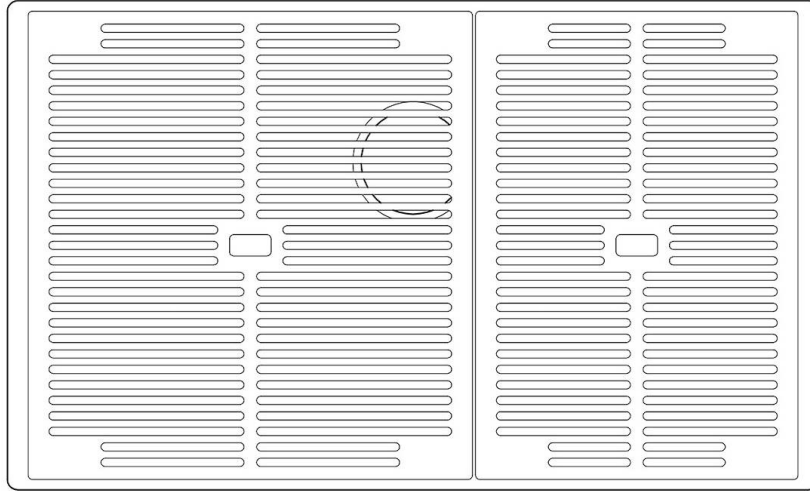

1257/05-

8100 615 + 8100 614
POSIZIONATE A FILO VASCA / EDGE POSITIONING