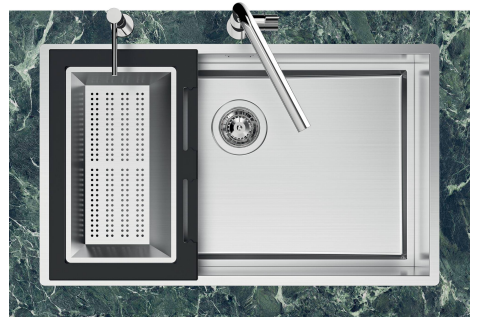

GALLERY

EQUIPMENT

Black grid
8100 614