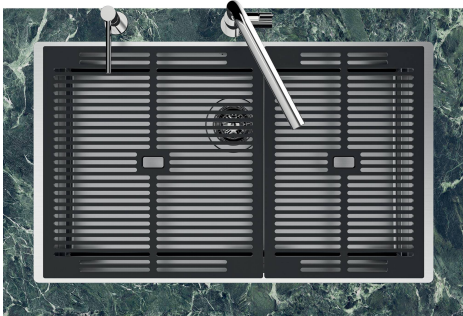

GALLERY

EQUIPMENT

Black grid
8100 614