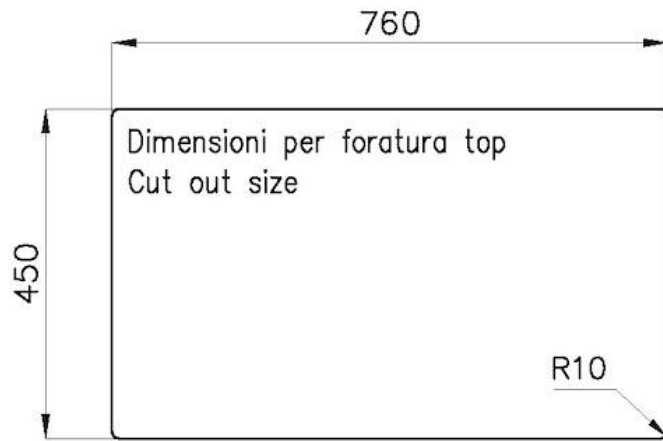

Base 80 cm

Dimensions 780 x 470 mm

Standard fittings Fixing hooks, gasket, drain, overflow and siphon, boxed packing

Mixer holes No standard holes

Built-in hole View technical data sheet

Drainer No

Width 78 cm

LEVEL 2:

8100 615

1257/05-

8100 615 + 8100 614
POSIZIONATE A FILO VASCA / EDGE POSITIONING

8100 615
POSIZIONATA SUL FONDO / BOTTOM POSITIONING

1257/05-

intaglio per il troppo-pieno
solo con top > 10 mm
recess for housing the over-flow
only for top > 10 mm