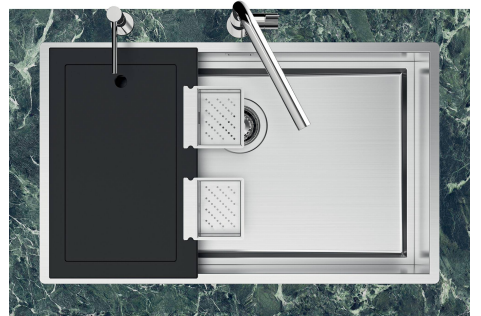

GALLERY

EQUIPMENT

Black grid
8100 614