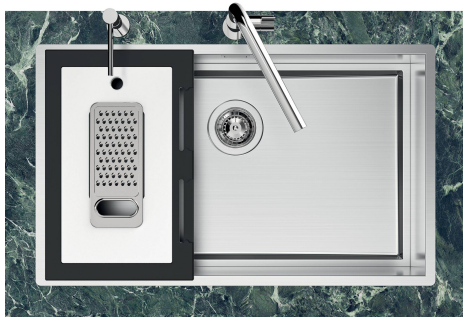

GALLERY

EQUIPMENT

Black grid
8100 614