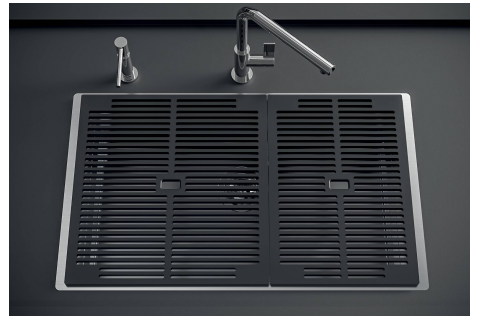

GALLERY

EQUIPMENT

Black grid
8100 614